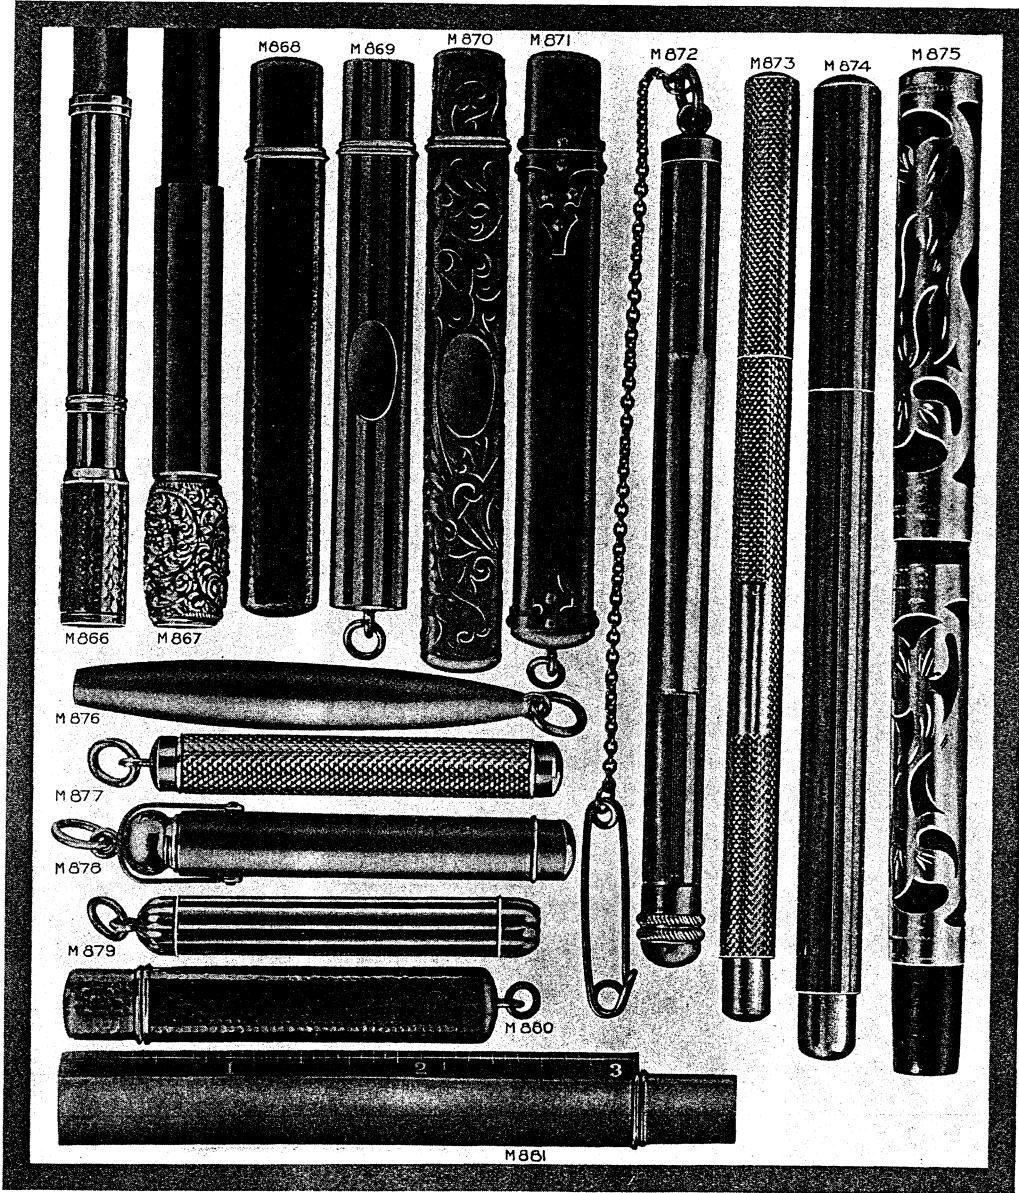

To persons not having established their credit and placing orders without remitting to cover, shipments will be made in care of the nearest express agent.

14K GOLD

PENS AND PENCILS

ACTUAL SIZE

M 866	Pencil holder; bright polish gold	$ 7.50	M 874	Fountain pen; engine turned lines; bright polish	$27.50
M 867	Pencil holder; chased top; bright polish	14.00	M 875	Fountain pen; bright polish	27.50
M 868	Pencil; hammered; Roman	12.00	M 876	Pencil; plain; bright polish	24.00
M 869	Pencil; platinum and gold	40.00	M 877	Pencil; barley corn design	13.00
M 870	Pencil; etched; rose oxidized	18.00	M 878	Pencil; plain; bright polish	22.50
M 871	Pencil; strap design; rose oxidized	17.00	M 879	Pencil; bright polish	12.00
M 872	Thermometer case; engine turned lines; bright polish	20.00	M 880	Pencil; hammered; Roman	9.50
M 873	Fountain pen; barley corn design	15.00	M 881	Pencil with rule edge; plain; Roman	16.00